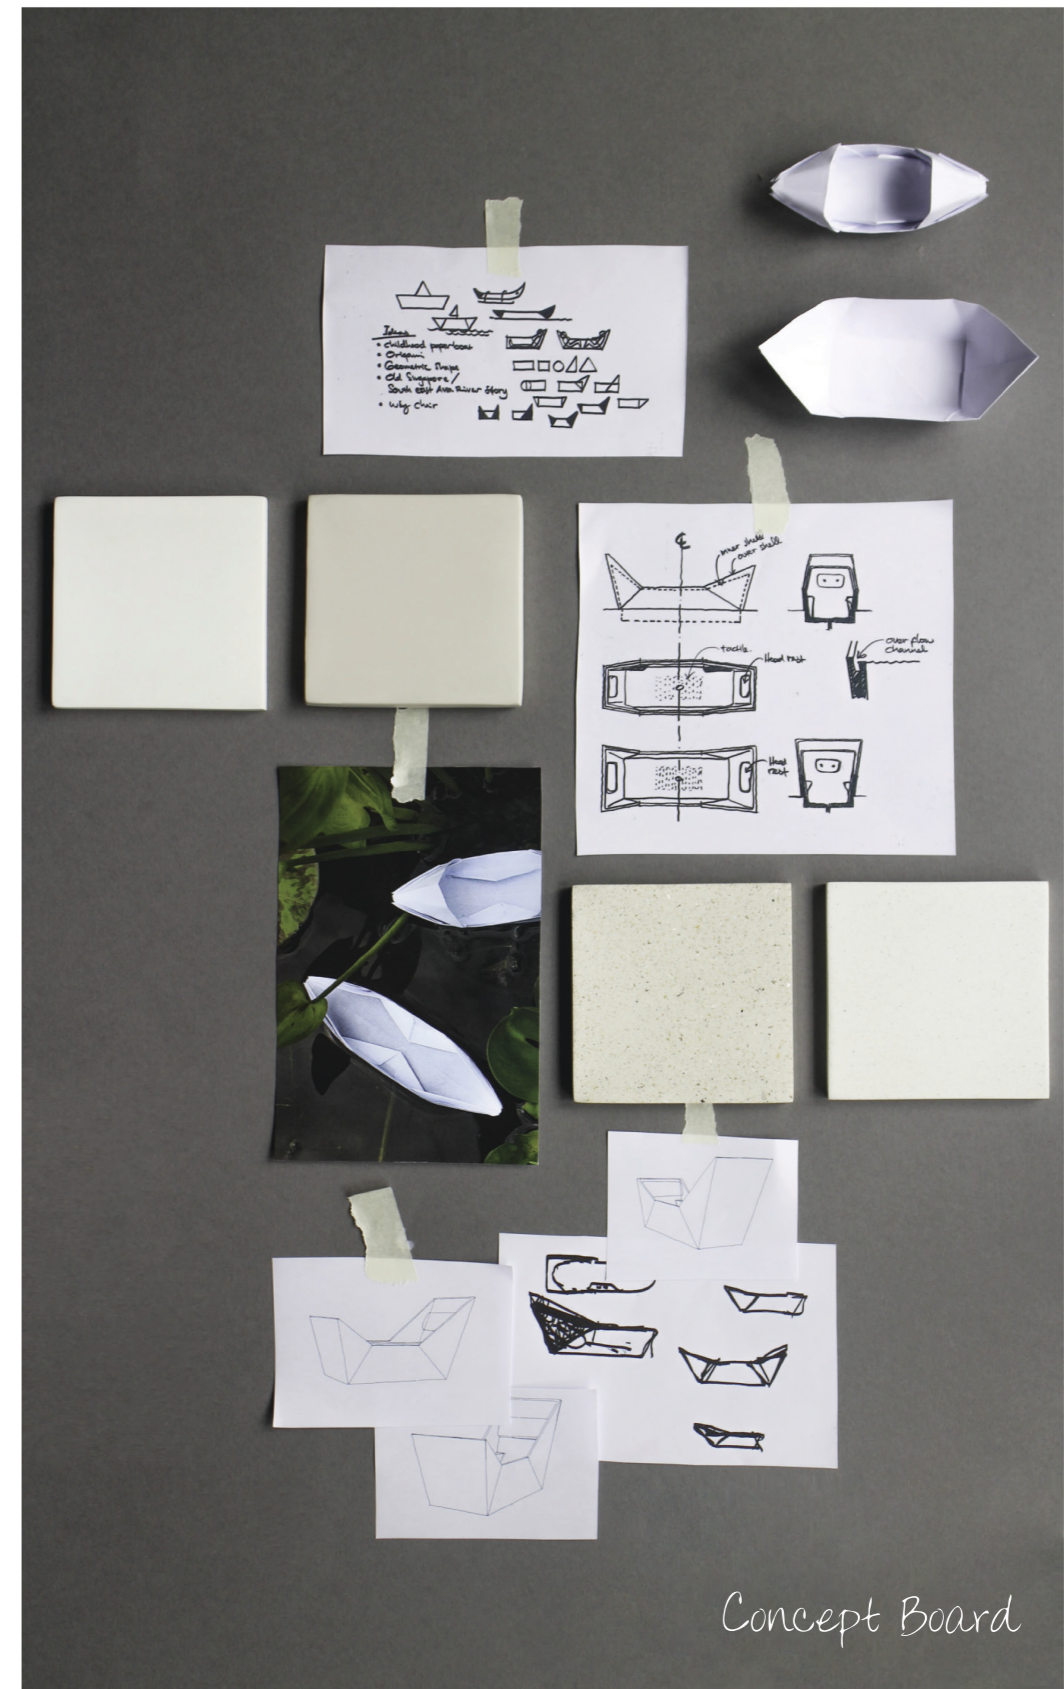

THE SAMIPAN COLLECTION

“

We have been working with apaiser for over 10 years now, partnering with them on various projects. We appreciate apaiser's open-mindedness, willingness to try innovative approaches and ability to custom-make products according to our designs. We enjoyed our collaborations so much, we are now working together on commercialising a line of new products.

WONG MUN SUMM
Founder Director - WOHA Singapore

Created in collaboration with WOHAbeing, the Sampan collection applies the strikingly unique tapered shapes of the traditional boats of the Singapore waterfront. Reflected in a series of Baths, Shower Bath and Vanities, these unique designs transform bathing into a romantic journey.

Singapore is the home of WOHA and apaiser - The WOHA studio is located in a conserved cluster of shophouses behind Boat Quay, where sampan boats were moored on the Singapore River, whilst apaiser maison Singapore is located in an original shophouse in Chinatown.

Singapore has been a thriving trading port since the days of Sir Stamford Raffles and the Singapore River was its economic lifeblood. Goods were loaded and unloaded into warehouses using sampans - small, nimble boats ideal for use in the river. Sampan, Cantonese for "3 Boards", describes the uniquely designed but simple form of the boats, fashioned by hand from a flat plank of wood as the base, with two angled planks forming the sides. Celebration of this vanishing heritage was the inspiration for this stunning collection.