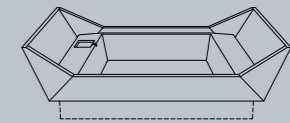

Graphite

Nero

THE SAMPAN COLLECTION

Select from one of five exclusive designs. The collection features double and single baths and basins, as well as a creative shower bath design.

Bath

Height 900mm
Width 680mm
Length 1660mm

Basin

Height 255mm
Width 420mm
Length 750mm

Shower Bath

Height 375mm
Width 1050mm / 900mm
Length 1800mm

Double Bath

Height 900mm
Width 720mm
Length 2000mm

Double Basin

Height 255mm
Width 420mm
Length 1500mm